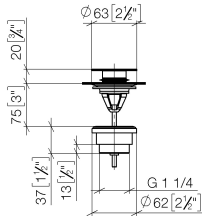

Basin Waste with push fastening 1 1/4" - Platinum

IMO

10 125 970

Fits: IMO, LULU, MADISON, MEM, TARA,
CL.1, LISSÉ, VAIA, META, CYO

	Platinum	10 125 970-08
	Chrome	10 125 970-00
	Brushed Platinum	10 125 970-06
	Durabress (23kt Gold)	10 125 970-09
	Dark Chrome	10 125 970-19
	Light Gold	10 125 970-26
	Brushed Light Gold	10 125 970-27
	Brushed Durabress (23kt Gold)	10 125 970-28
	Matte Black	10 125 970-33
	Platinum / Brushed Platinum	10 125 970-36
	Durabress / Brushed Durabress (23kt Gold)	10 125 970-38
	Brushed Bronze	10 125 970-42
	Brushed Champagne (22kt Gold)	10 125 970-46
	Champagne (22kt Gold)	10 125 970-47
	Brushed Chrome	10 125 970-93
	Brushed Dark Platinum	10 125 970-99

Basin Waste with push fastening 1 1/4" - Platinum

IMO

10 125 970

Only suitable for basins with an overflow.

10 125 970

mm [inches]

10 125 970

Parts for other finishes can be found here: [Chrome](#)

Spare parts list

No.	Item Number	Name	Quantity used	Delivery time
1	04 31 20 096 00-08	plug	1	-
Spare part can no longer be ordered, please order the replacement item				
2	09 30 30 179 90	screw	1	2
3	09 11 01 038-08	cup	1	40
4	09 14 05 061 90	seal	1	2
5	09 14 03 153 90	seal	1	2
6	09 11 10 156-08	connection	1	60